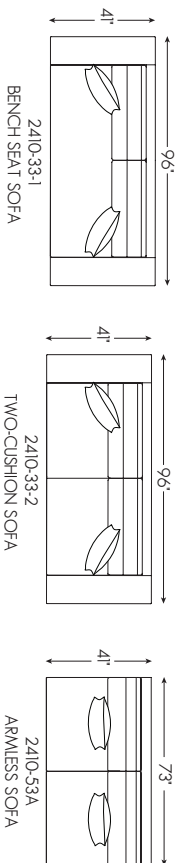

Shown above: 2410-531CR LAF CORNER SOFA 2410-53A ARMLESS SOFA 2410-57R LANA RAF CHAISE

SERIES SPECIFICATIONS

Seat Height:	19 in.	Seat Depth:	23.5 in.
Arm Height:	24.5 in.	Standard Cushion:	Ultra Down
Back Height:	35 in.	Base:	40 Custom Finishes