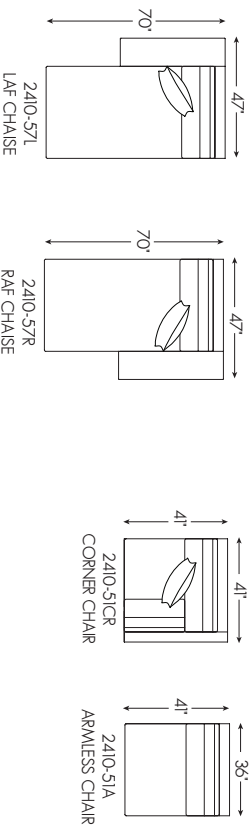

Also available:

2410-51A Armless Chair  
Overall 36W 41D 35H inches  
Seat 19H Inside 36W 23.5D inches

2410-51L Left Arm Facing Chair  
Overall 47.5W 41D 35H inches Arm 24.5H  
Seat 19H Inside 36.5W 23.5D inches  
One 20-inch Throw Pillow

2410-51R Right Arm Facing Chair  
Overall, 47.5W 41D 35H inches Arm 24.5H  
Seat 19H Inside 36.5W 23.5D inches  
One 20-inch Throw Pillow

2410-53L Left Arm Facing Sofa  
Overall 84.5W 41D 35H inches Arm 24.5H  
Seat 19H Inside 73W 23.5D inches  
Two 20-inch Throw Pillows

2410-53R Right Arm Facing Sofa  
Overall 84.5W 41D 35H inches Arm 24.5H  
Seat 19H Inside 73W 23.5D inches  
Two 20-inch Throw Pillows

Standard Features Include:  
Blend Down Back Cushions  
Ultra Down Seat Cushions  
Lux Down Throw Pillows

Fabrics as shown above:  
Body Fabric & Throw Pillow Fabric:

2301-11 Gr 3

Shown above: 2410-531CR LAF CORNER SOFA 2410-53A ARMLESS SOFA 2410-57R LANA RAF CHAISE

SERIES SPECIFICATIONS

Seat Height:	19 in.	Seat Depth:	23.5 in.
Arm Height:	24.5 in.	Standard Cushion:	Ultra Down
Back Height:	35 in.	Base:	40 Custom Finishes