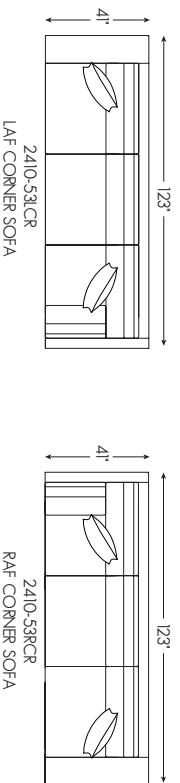

Shown above: 2410-531CR LAF CORNER SOFA 2410-53A ARMLESS SOFA 2410-57R LANA RAF CHAISE

SERIES SPECIFICATIONS

Seat Height:	19 in.	Seat Depth:	23.5 in.
Arm Height:	24.5 in.	Standard Cushion:	Ultra Down
Back Height:	35 in.	Base:	40 Custom Finishes