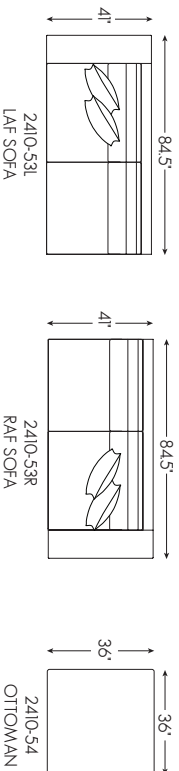

Shown above: 2410-531CR LAF CORNER SOFA 2410-53A ARMLESS SOFA 2410-57R LANA RAF CHAISE

SERIES SPECIFICATIONS

Seat Height:	19 in.	Seat Depth:	23.5 in.
Arm Height:	24.5 in.	Standard Cushion:	Ultra Down
Back Height:	35 in.	Base:	40 Custom Finishes